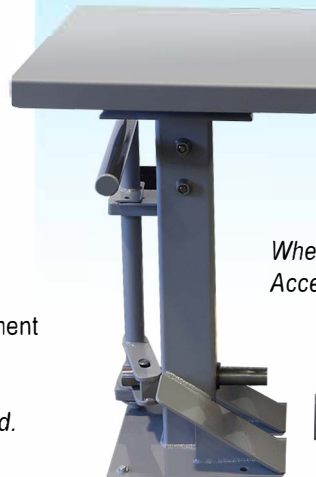

# Security Desk and Accessories

Our uniquely designed Security Desk provides an opportunity for high security offenders to receive educational instruction. This chair is designed with officer safety and institutional security in mind as the user will be in full restraints. The Lexan screen with metal side assembly (#797200.1000) can be ordered with the security desk or separately.

**Security Desk**  
Item # 797102.1000  
**w/Lexan Screen**  
Item # 797102.2000

All metal security desk chair made with heavy duty replacement vinyl seat and back cushions. Desk surface is adjustable for easy accessibility. Includes security fasteners. *Floor anchoring hardware not included. Delivered assembled.* Dimensions: 34 1/8" H x 47 3/4" D x 30 3/4" W

## Security Desk with Removable Chair Item # 797103.1000 w/Lexan Screen Item # 797103.2000

All metal security desk chair made with heavy duty replacement vinyl seat and back cushions. Desk surface is adjustable for easy accessibility. Pin lock release and pull bar on chair back allows easy chair removal for wheelchair access. Includes security fasteners. *Floor anchoring hardware not included. Delivered assembled.* Dimensions: 34 1/8" H x 52" D x 22" W

## Lexan Screen with Metal Side Assembly Item # 797200.1000

Reversible heavy-duty 1/4" thick mar-resistant Lexan screen with metal framing. May be mounted to either side of the desk.