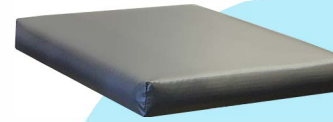

Security Desk Upholstery Cushion Item # 797300.1000

Heavy-duty, tear resistant vinyl. Constructed with high density foam. Universal - fits both seat and back.