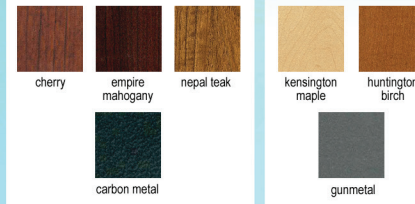

Wood Laminate/Metal Finish Combination